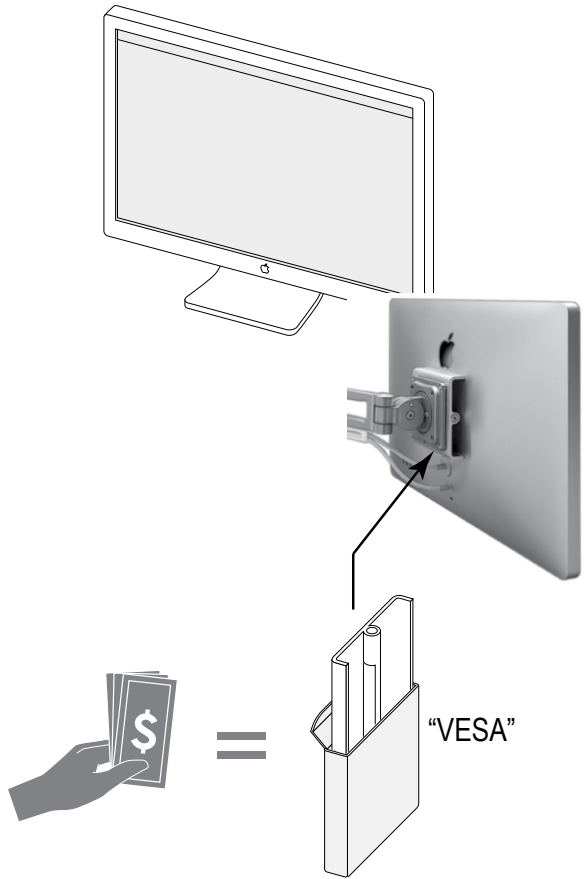

MOBILE PRO DESK MOUNT INSTRUCTIONS

031-8318
05/2012

1

8mm

16mm

2

3

4