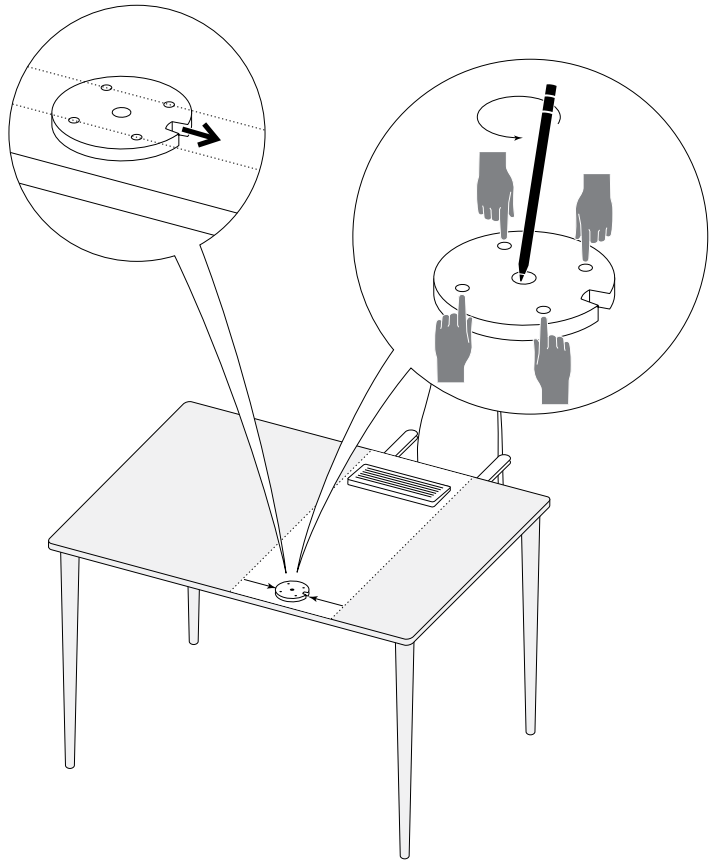

MOBILE PRO DESK MOUNT INSTRUCTIONS

031-8318
05/2012

1

8mm

16mm

2

3

4