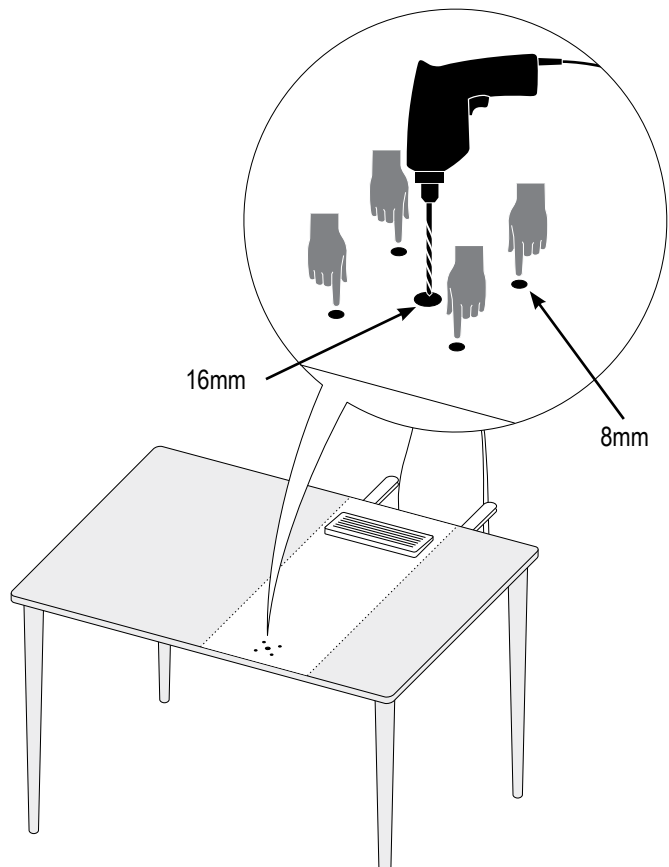

MOBILE PRO DESK MOUNT INSTRUCTIONS

031-8318
05/2012

1

8mm

16mm

2

3

4