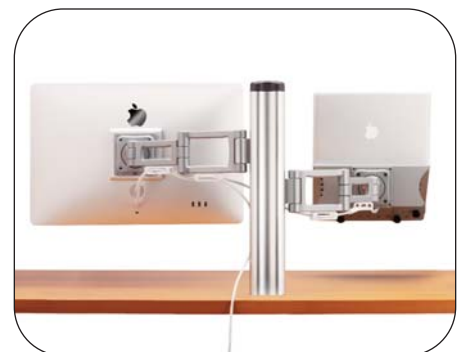

MobilePro Desk Mount Combo

PN# TY174LL/A

The **MobilePro Desk Mount Combo** lets you raise, lower and position your Mac display exactly where you want it. This universal design is backed by a 12-year Bretford warranty and accommodates any Apple display or iMac that accepts a VESA adapter bracket and any size MacBook.

FEATURES:

- Accommodates an Apple display or iMac that accepts a VESA adapter bracket.
- Position your display for maximum ergonomic comfort to relieve eye, neck and back strain.
- Free up more workspace on your table or desktop.
- Upgrade your Apple hardware with improved ergonomic adjustment.
- Rotate screen between portrait and landscape viewing.
- Cable management channel keeps everything neat, tidy and out of the way.
- Easy-to-use, simple installation and effortless operation.
- Supports any Mac display and any MacBook.

24-inch or 27-inch iMac

24-inch LED Cinema Display

30-inch Cinema Display

TECH SPECS:

- Vertical Lift Adjustment: 10.0 in / 26.0 cm
- Tilt: 75°
- Pan: 180°
- Rotation: 90 degrees Portrait/Landscape
- Mounting Standards: VESA FDMI, MIS-D, 75/100, C
- Weight: 11.0 lbs / 4.2 kg
- Finish: Aluminum
- Warranty: 12-years
- **Mounting Requirements: Proper installation requires a solid surface between 0.5" and 1.25" thick. Solid surface must be secured to a table base or similar.**
- PN #: TY174LL/A
- More information is available at BRETTFORD.COM/APPLE

Adjustable Arm allows for a considerable vertical lift of 10 inches.

Flexible knuckle allows you to position the monitor at the best viewing angle and cord management keeps everything nice and neat.